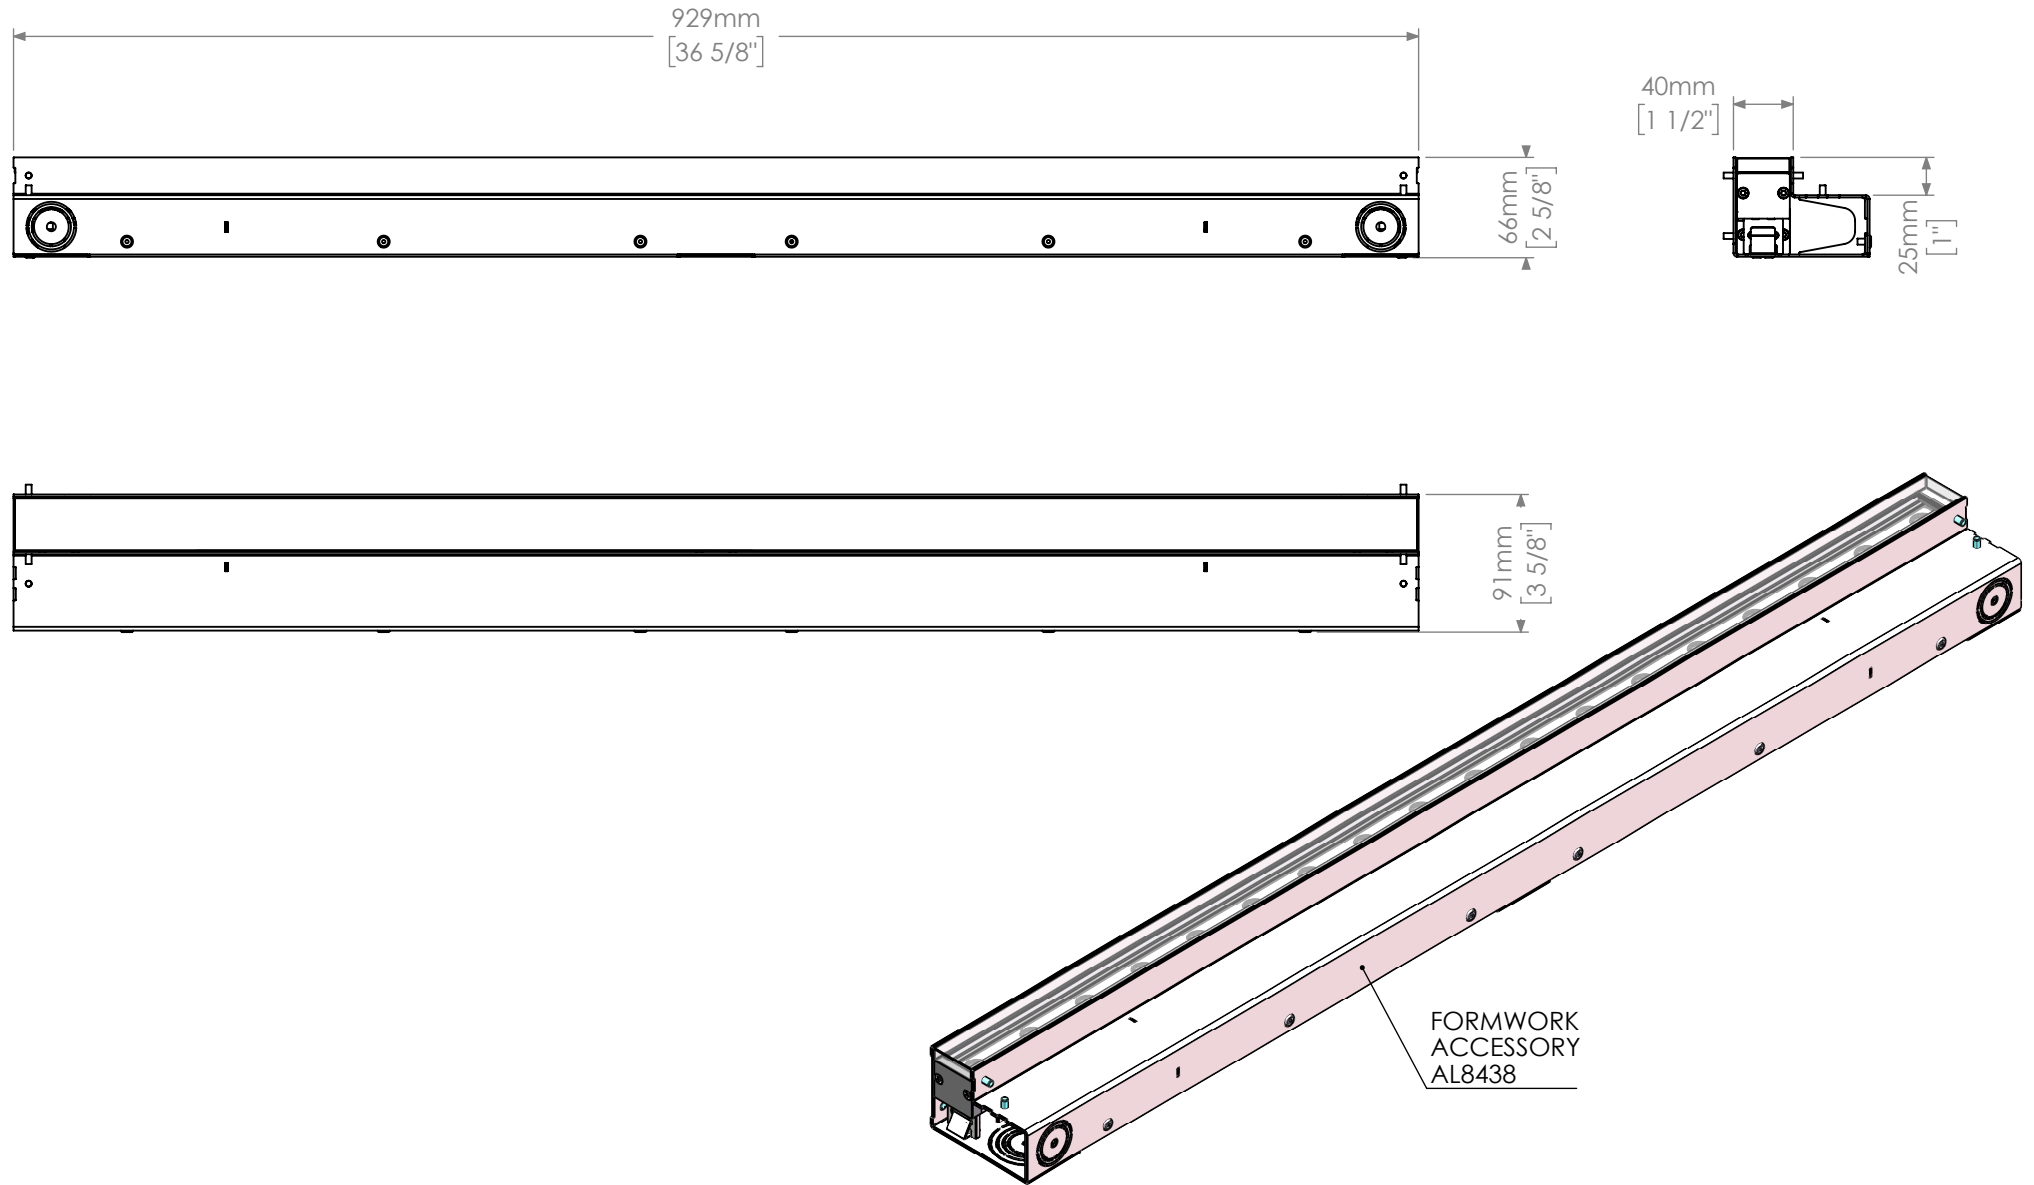

Description : CHIRON 3 B RECESSED FRAME

Code : AL8384F

Scale : 1:5

SHEET 1 OF 4

Revision : 01

DIMENSIONS ARE IN MILLIMETERS [BRACKETED DIMENSIONS ARE IN INCHES]

GRIVEN 

<http://www.griven.com>

Description : CHIRON 3 B RECESSED FRAME

Code : AL8384+AL8445

Scale : 1:5

SHEET 2 OF 4

Revision : 01

DIMENSIONS ARE IN MILLIMETERS [BRACKETED DIMENSIONS ARE IN INCHES]

GRIVEN 

<http://www.griven.com>

Description : CHIRON 3 B RECESSED ALL-GLASS

Code : AL8384

Scale : 1:5

SHEET 3 OF 4

Revision : 01

DIMENSIONS ARE IN MILLIMETERS [BRACKETED DIMENSIONS ARE IN INCHES]

GRIVEN 

<http://www.griven.com>

Description : CHIRON 3 B RECESSED ALL-GLASS

Code : AL8384+AL8438

Revision : 01

Scale : 1:5

SHEET 4 OF 4

DIMENSIONS ARE IN MILLIMETERS [BRACKETED DIMENSIONS ARE IN INCHES]

GRIVEN 

<http://www.griven.com>