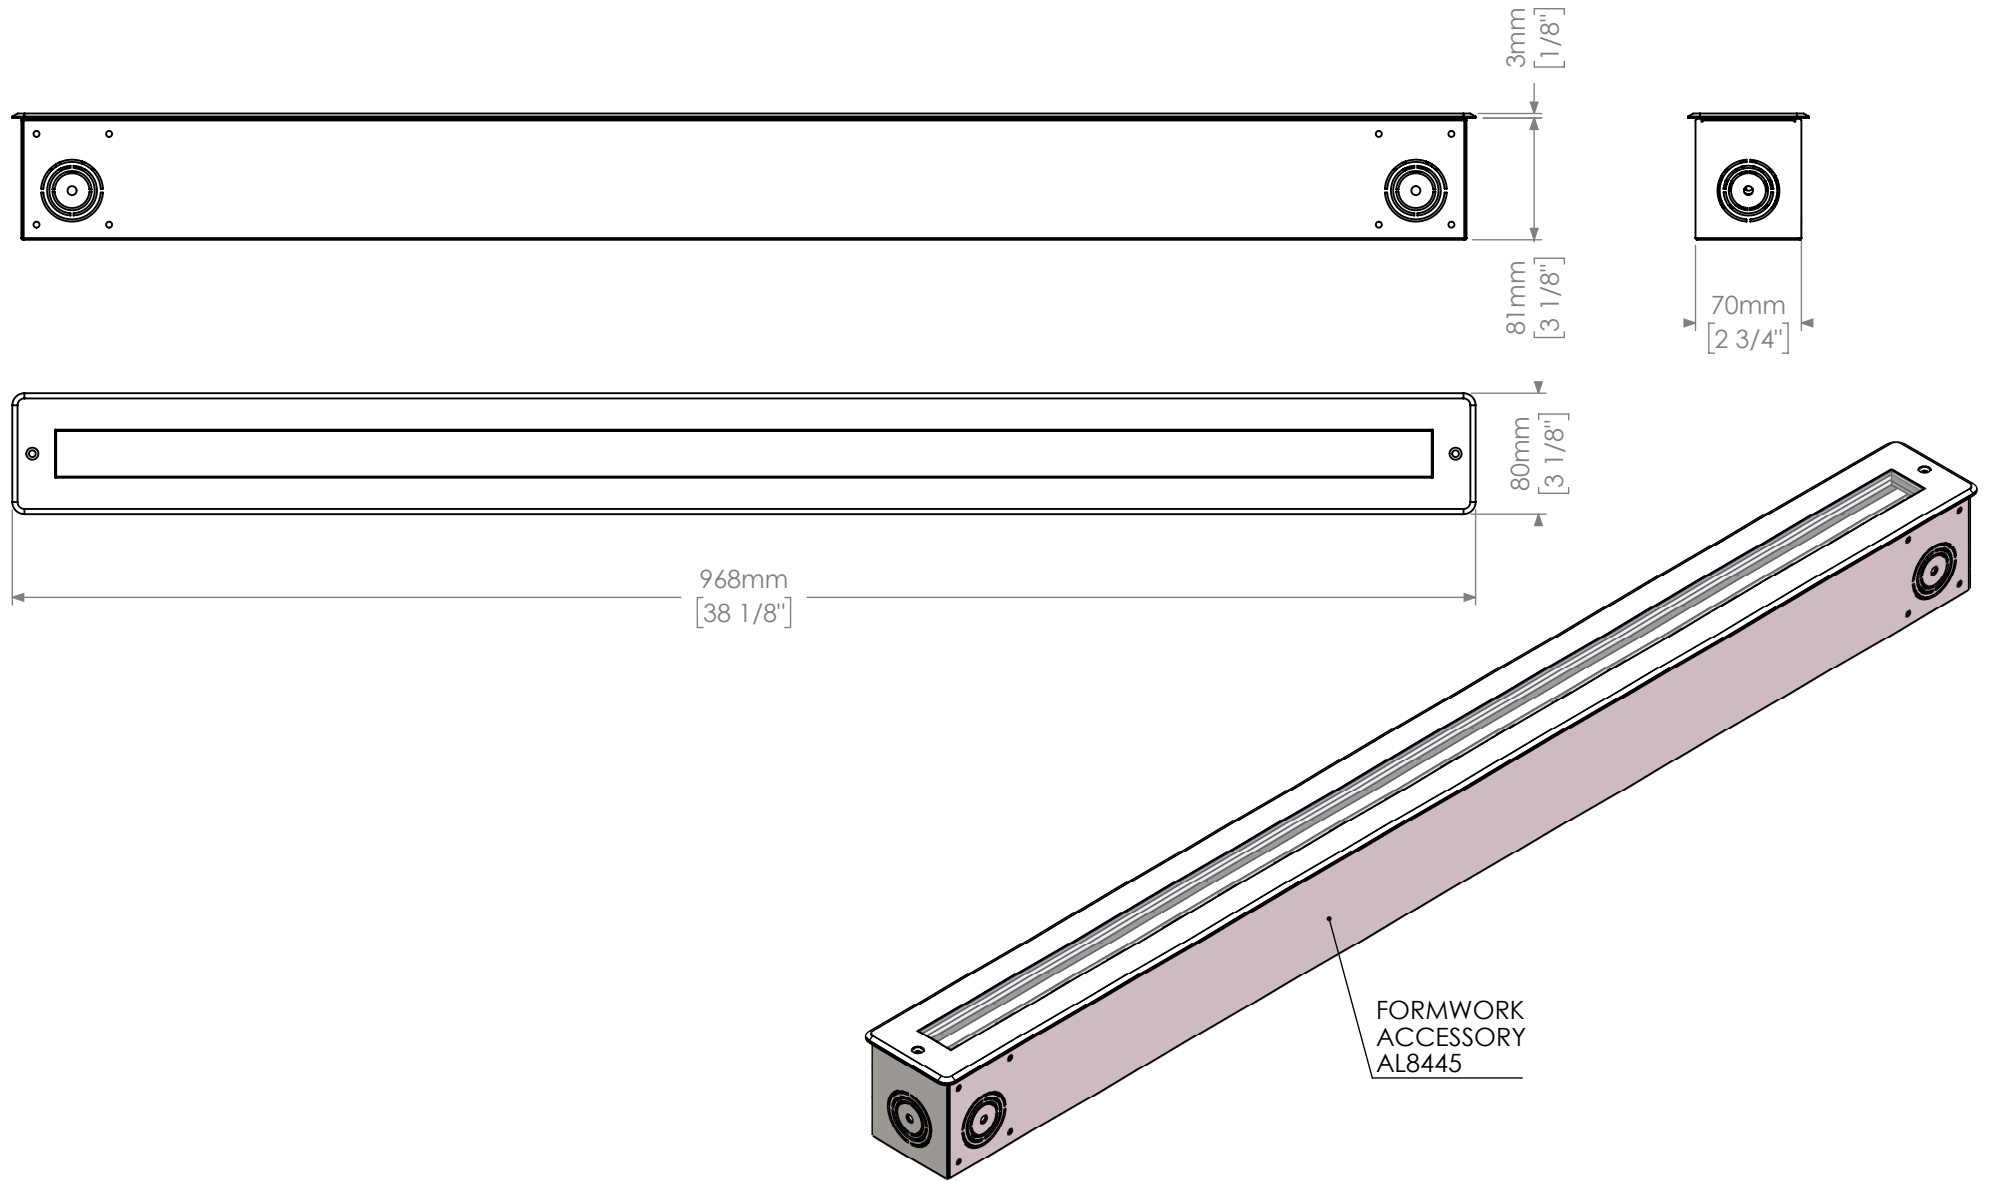

Description : CHIRON 3 B RECESSED FRAME

Code : AL8384F

Scale : 1:5

SHEET 1 OF 4

Revision : 01

DIMENSIONS ARE IN MILLIMETERS [BRACKETED DIMENSIONS ARE IN INCHES]

GRIVEN 

<http://www.griven.com>

Description : CHIRON 3 B RECESSED FRAME

Code : AL8384+AL8445

Scale : 1:5

SHEET 2 OF 4

Revision : 01

DIMENSIONS ARE IN MILLIMETERS [BRACKETED DIMENSIONS ARE IN INCHES]

GRIVEN 

<http://www.griven.com>

Description : CHIRON 3 B RECESSED ALL-GLASS

Code : AL8384

Scale : 1:5

SHEET 3 OF 4

Revision : 01

DIMENSIONS ARE IN MILLIMETERS [BRACKETED DIMENSIONS ARE IN INCHES]

GRIVEN 

<http://www.griven.com>

Description : CHIRON 3 B RECESSED ALL-GLASS

Code : AL8384+AL8438

Revision : 01

Scale : 1:5

SHEET 4 OF 4

DIMENSIONS ARE IN MILLIMETERS [BRACKETED DIMENSIONS ARE IN INCHES]

GRIVEN 

<http://www.griven.com>