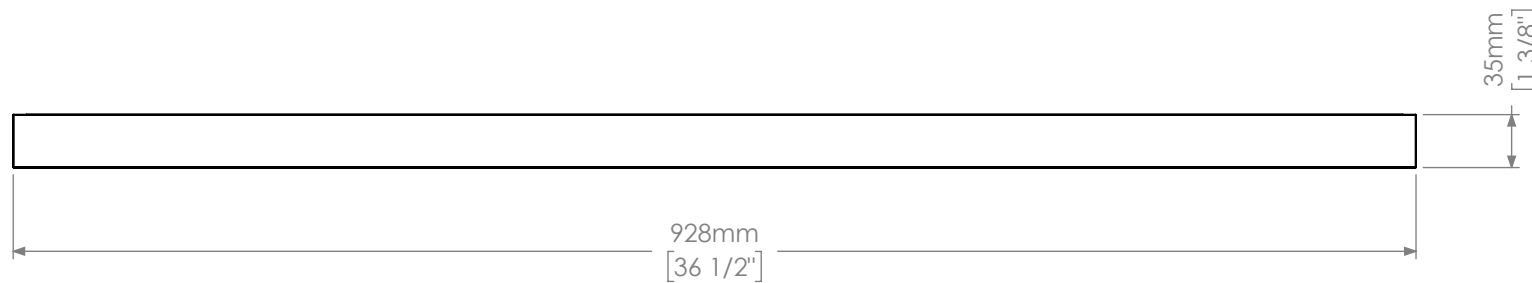

Description : CHIRON 3 B RECESSED FRAME

Code : AL8384F

Scale : 1:5

SHEET 1 OF 4

Revision : 01

DIMENSIONS ARE IN MILLIMETERS [BRACKETED DIMENSIONS ARE IN INCHES]

GRIVEN 

<http://www.griven.com>

Description : CHIRON 3 B RECESSED FRAME

Code : AL8384+AL8445

Scale : 1:5

SHEET 2 OF 4

Revision : 01

DIMENSIONS ARE IN MILLIMETERS [BRACKETED DIMENSIONS ARE IN INCHES]

GRIVEN 

<http://www.griven.com>

Description : CHIRON 3 B RECESSED ALL-GLASS

Code : AL8384

Scale : 1:5

SHEET 3 OF 4

Revision : 01

DIMENSIONS ARE IN MILLIMETERS [BRACKETED DIMENSIONS ARE IN INCHES]

GRIVEN 

<http://www.griven.com>

Description : CHIRON 3 B RECESSED ALL-GLASS

Code : AL8384+AL8438

Revision : 01

Scale : 1:5

SHEET 4 OF 4

DIMENSIONS ARE IN MILLIMETERS [BRACKETED DIMENSIONS ARE IN INCHES]

GRIVEN 

<http://www.griven.com>