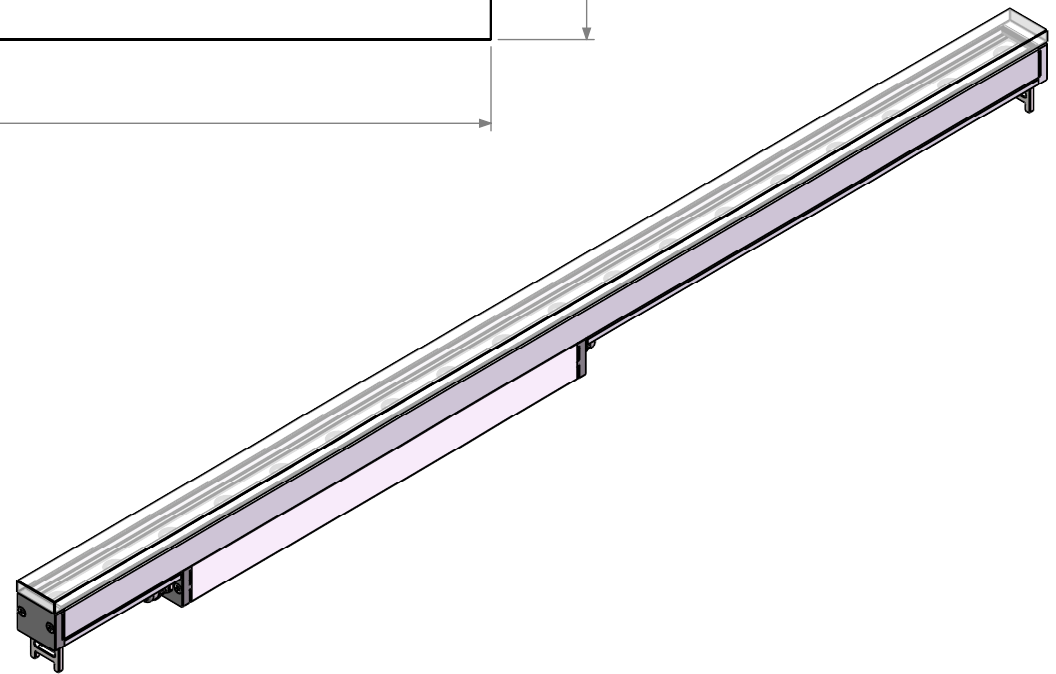

Description : CHIRON 3 B RECESSED FRAME

Code : AL8384F

Scale : 1:5

SHEET 1 OF 4

Revision : 01

DIMENSIONS ARE IN MILLIMETERS [BRACKETED DIMENSIONS ARE IN INCHES]

GRIVEN 

<http://www.griven.com>

Description : CHIRON 3 B RECESSED FRAME

Code : AL8384+AL8445

Scale : 1:5

SHEET 2 OF 4

Revision : 01

DIMENSIONS ARE IN MILLIMETERS [BRACKETED DIMENSIONS ARE IN INCHES]

GRIVEN 

<http://www.griven.com>

Description : CHIRON 3 B RECESSED ALL-GLASS

Code : AL8384

Scale : 1:5

SHEET 3 OF 4

Revision : 01

DIMENSIONS ARE IN MILLIMETERS [BRACKETED DIMENSIONS ARE IN INCHES]

GRIVEN 

<http://www.griven.com>

Description : CHIRON 3 B RECESSED ALL-GLASS

Code : AL8384+AL8438

Revision : 01

Scale : 1:5

SHEET 4 OF 4

DIMENSIONS ARE IN MILLIMETERS [BRACKETED DIMENSIONS ARE IN INCHES]

GRIVEN 

<http://www.griven.com>